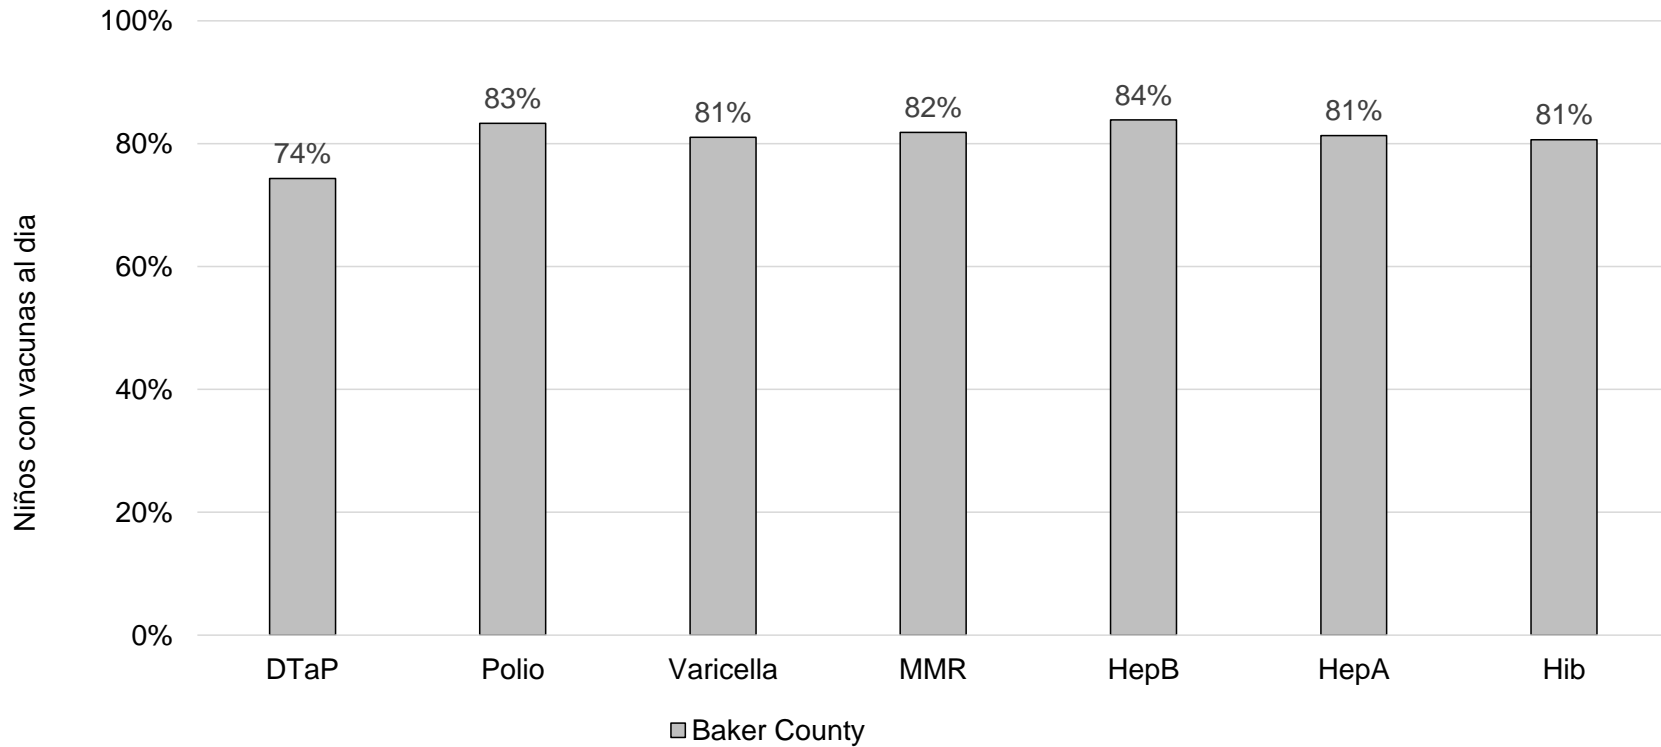

Cuántos niños menores de edad escolar* están al día con vacunas en su condado?

*Niños de 19 meses de edad en 12/01/2022 hasta 5 años de edad efectivo 01/09/2021

Fecha de evaluación: 02/05/2022

Fuente de datos: Oregon Alert IIS