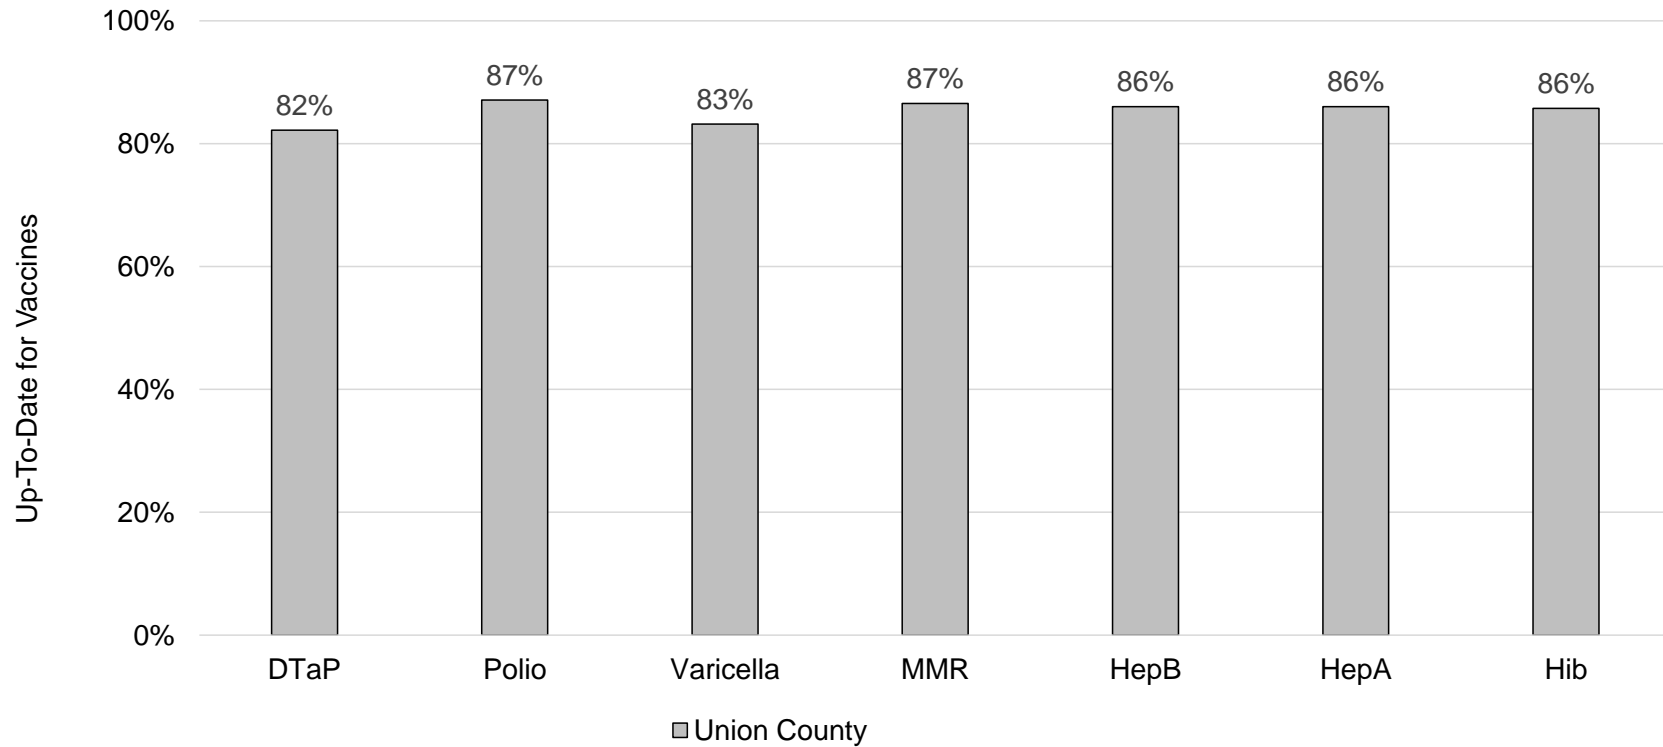

How many kids younger than school-age* are up-to-date on vaccines in your county?

*Children age 19 months as of 01/12/2022 through 5 years as of 09/01/2021

Assessment date: 05/02/2022

Data source: Oregon Alert IIS