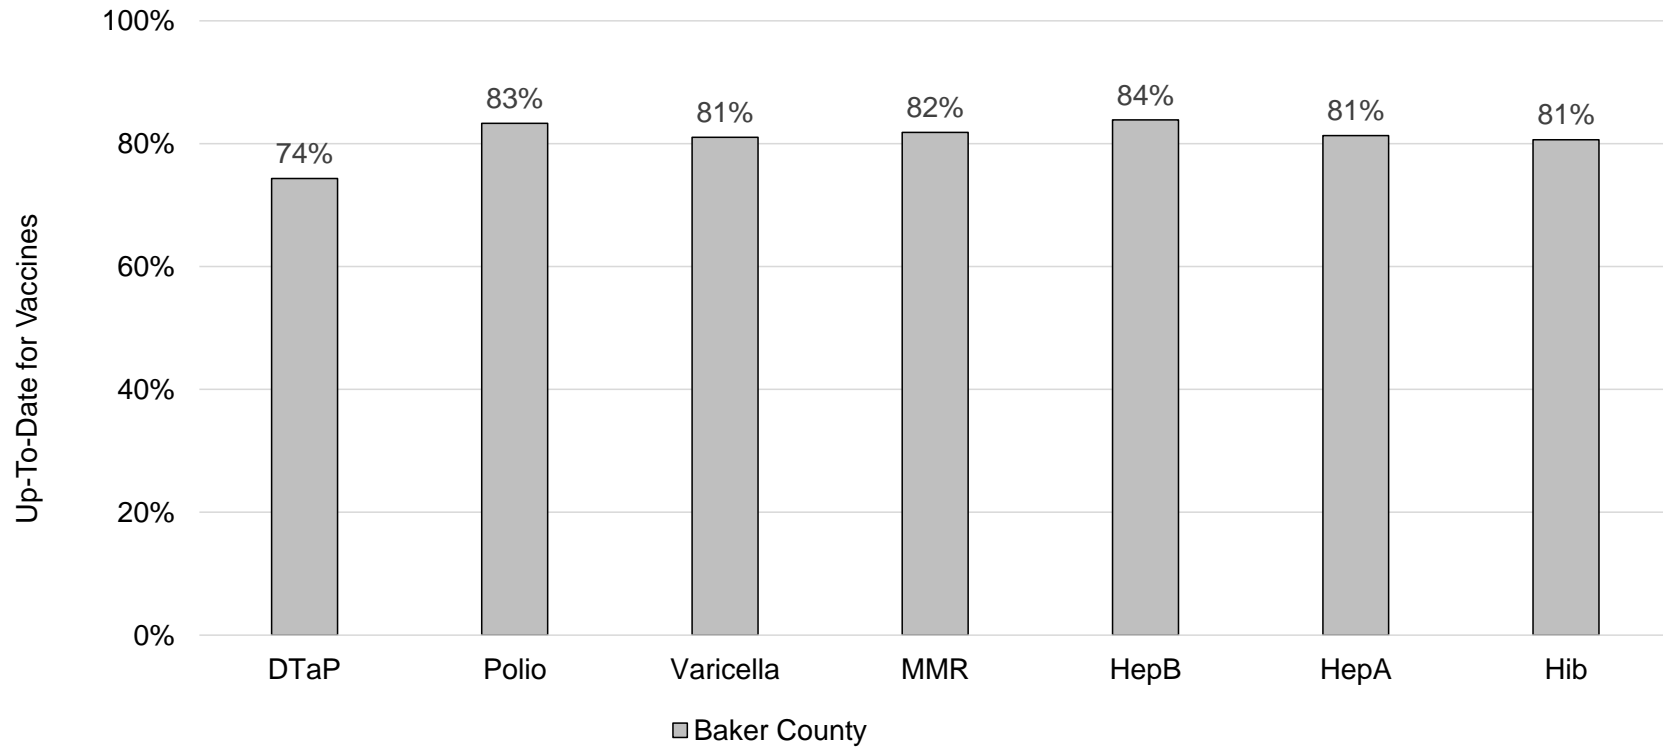

### How many kids younger than school-age\* are up-to-date on vaccines in your county?

\*Children age 19 months as of 01/12/2022 through 5 years as of 09/01/2021

Assessment date: 05/02/2022

Data source: Oregon Alert IIS